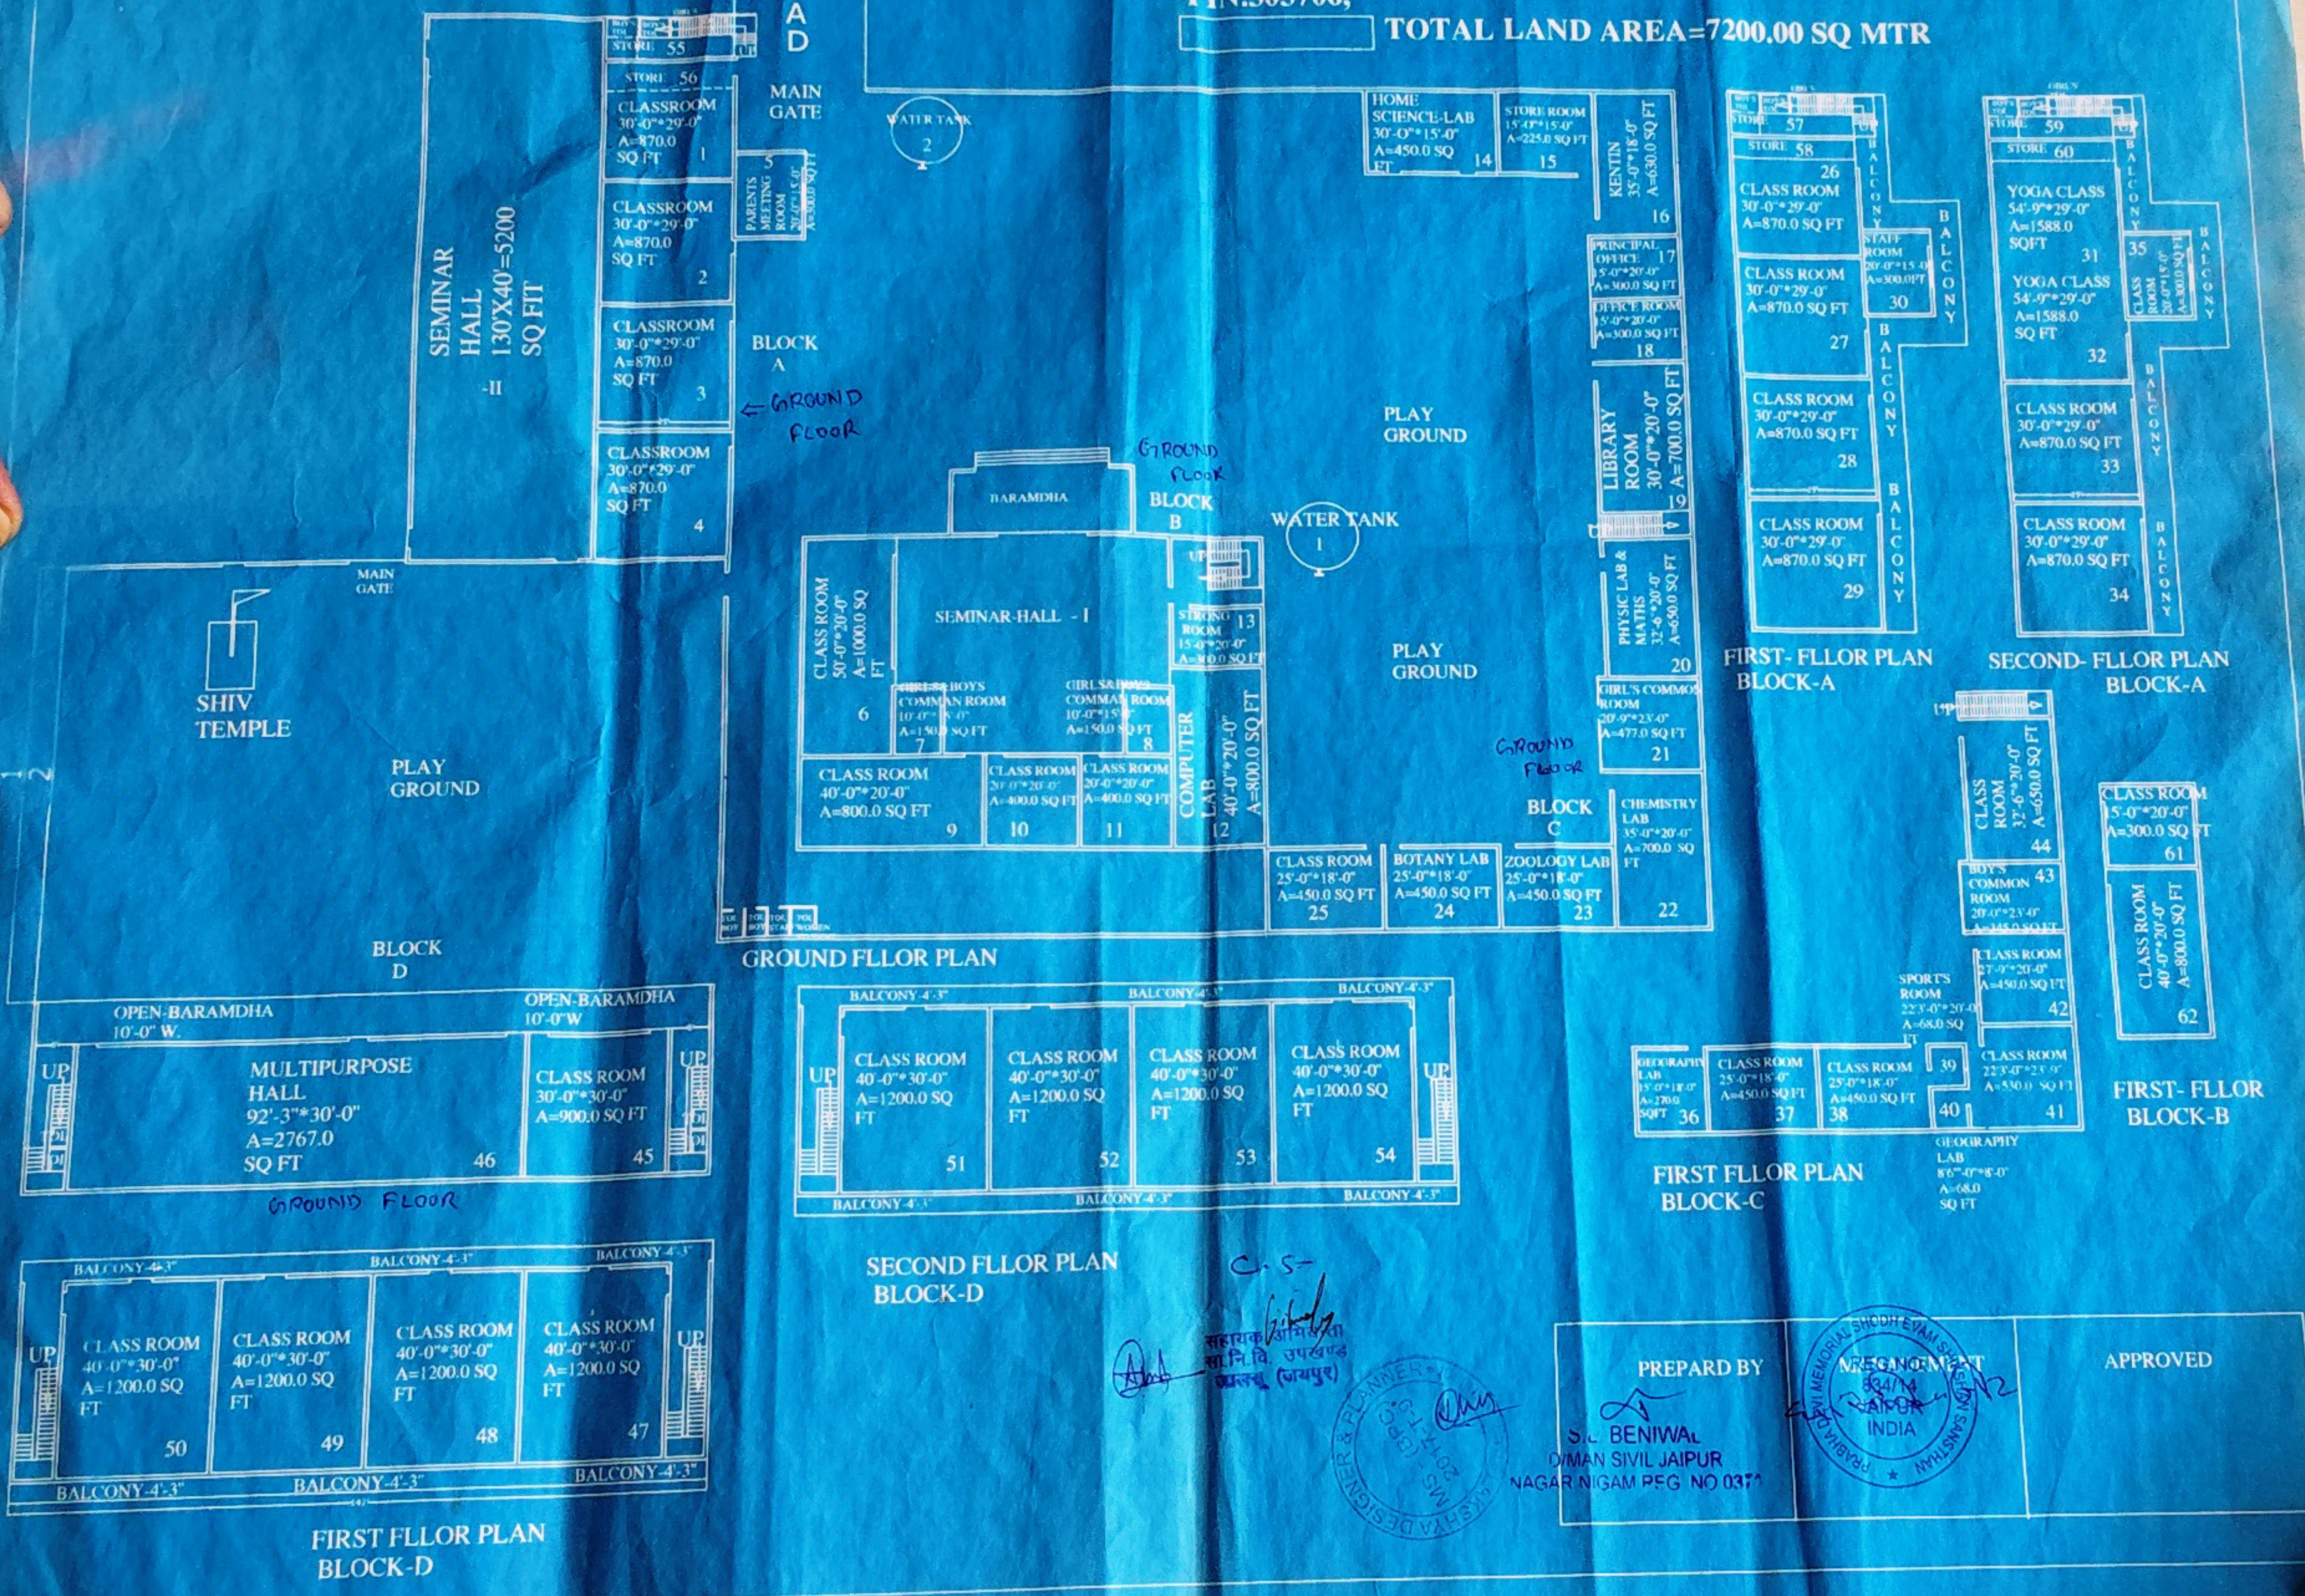

TO KABRI DUNGARI

R O A D TO JAIPUR

APPROVED BUILDING PLAN OF PRABHA DEVI MEMORIAL MAHAVIDHYALYA VILL. KABRI DUNGRI MUNDOTA RUN BY PRABHA DEVI MEMORIAL SHOD EVAM SHIKSHAN SANSTHAN SITUED AT KHASRA NO. 31/2, 975/2, 556, 557, 558, 555/1, 555/2, 555/3, 557/1 VILL. KABRI DUNGRI, SHERAWATPURA, MUNDOTA, POST KALWAR, TEH. AMER, DIST. JAIPUR (RAJ.) PIN. 303706,

TOTAL LAND AREA = 7200.00 SQ MTR

Prepared by: *[Signature]*
 सहायक अभियंता
 सानि वि. उपखण्ड
 जयपुर (जयपुर)

MS - (R.P.C.)
 2014-15
 PRABHA DEVI MEMORIAL SHOD EVAM SHIKSHAN SANSTHAN

PREPARED BY
[Signature]
 S/O BENIWAL
 DYMAN SIVIL JAIPUR
 NAGAR NIGAM REG NO 0371

APPROVED
[Signature]
 PRABHA DEVI MEMORIAL SHOD EVAM SHIKSHAN SANSTHAN
 INDIA